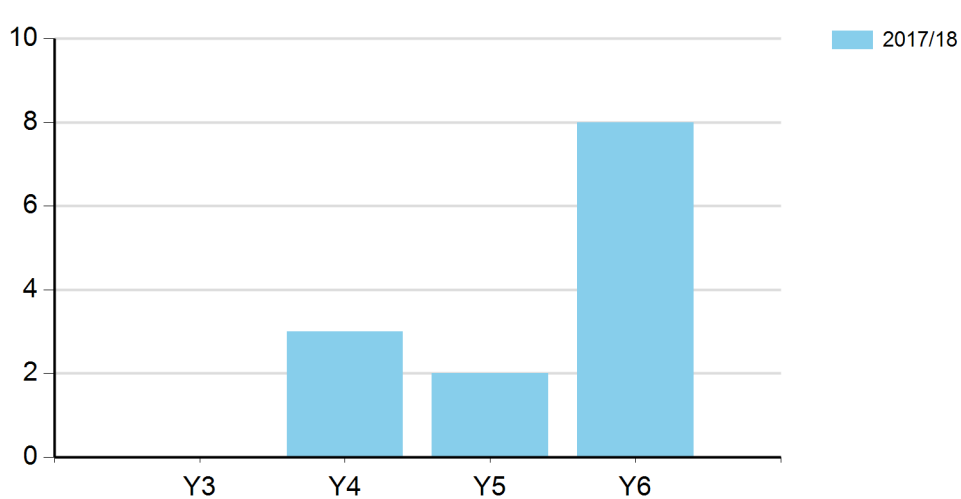

	2017/18
Y3	6.10%
Y4	23.53%
Y5	13.58%
Y6	22.08%
Total School Average	16.31%

Extra Curricular Comments

After school clubs this year have included: Y5/6 girls netball, multi-skills, football and Kwik Cricket as provided through the ESSP.
We have issued a survey to parents, asking which clubs they would like to see offered at our school and we will be looking at introducing more variety next year.

Number of young people (SEN) participating in Intra School / Level 1 competitions

Number of young people (SEN) participating in Intra School / Level 1 competitions (By Key Stage)

	2017/18
KS2	40
School Total	40

Percentage of young people (SEN) involved in Intra / Level 1 competition

	2017/18
Y3	100.00%
Y4	100.00%
Y5	100.00%
Y6	100.00%
Total School Average	100.00%

Number of young people (SEN) involved in Inter / Level 2 competition