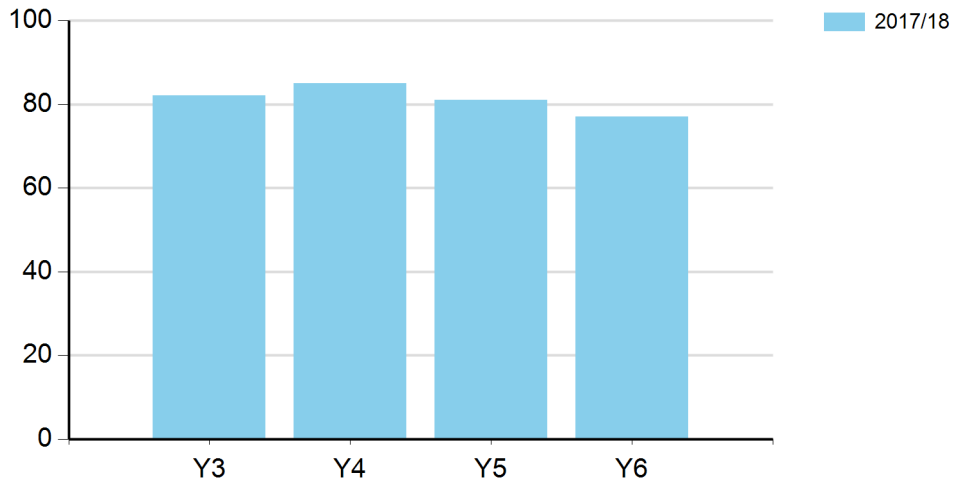

SCHOOL SPORT REPORT

GRANBY JUNIOR SCHOOL (2017/18)

Pupil Numbers

	Total
2017/18	325

Pupil Numbers (By Key Stage)

	2017/18
KS2	325
School Total	325