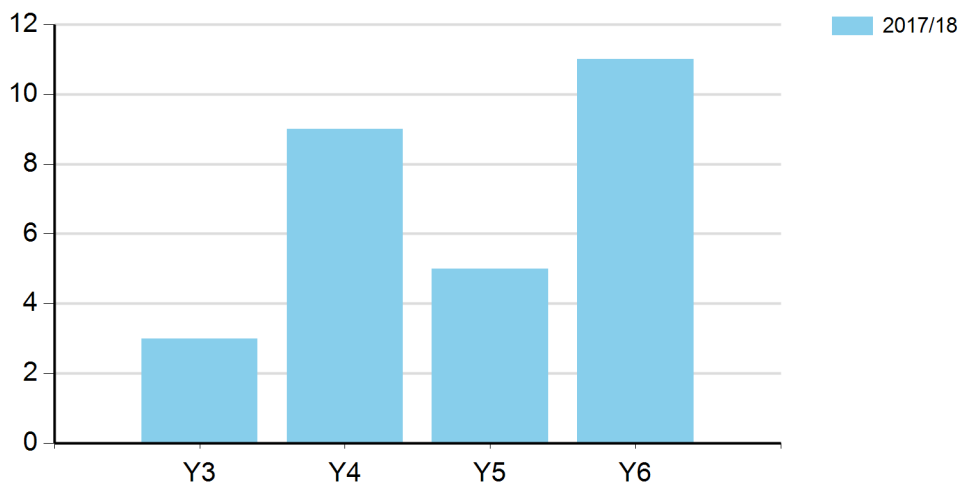

	Total
2017/18	13

Number of young people (SEN) involved in Inter / Level 2 competition (By Key Stage)

	2017/18
KS2	13
School Total	13

Percentage of young people (SEN) involved in Inter / Level 2 competition

	2017/18
Y3	0.00%
Y4	30.00%
Y5	28.57%
Y6	61.54%
Total School Average	32.50%

Number of young people (Pupil Premium) participating in Intra School / Level 1 competitions

	Total
2017/18	75

Number of young people (Pupil Premium) participating in Intra School / Level 1 competitions (By Key Stage)

	2017/18
KS2	75
School Total	75

Percentage of young people (Pupil Premium) involved in Intra / Level 1 competition

	2017/18
Y3	100.00%
Y4	100.00%
Y5	100.00%
Y6	100.00%
Total School Average	100.00%

Number of young people (Pupil Premium) involved in Inter / Level 2 competition