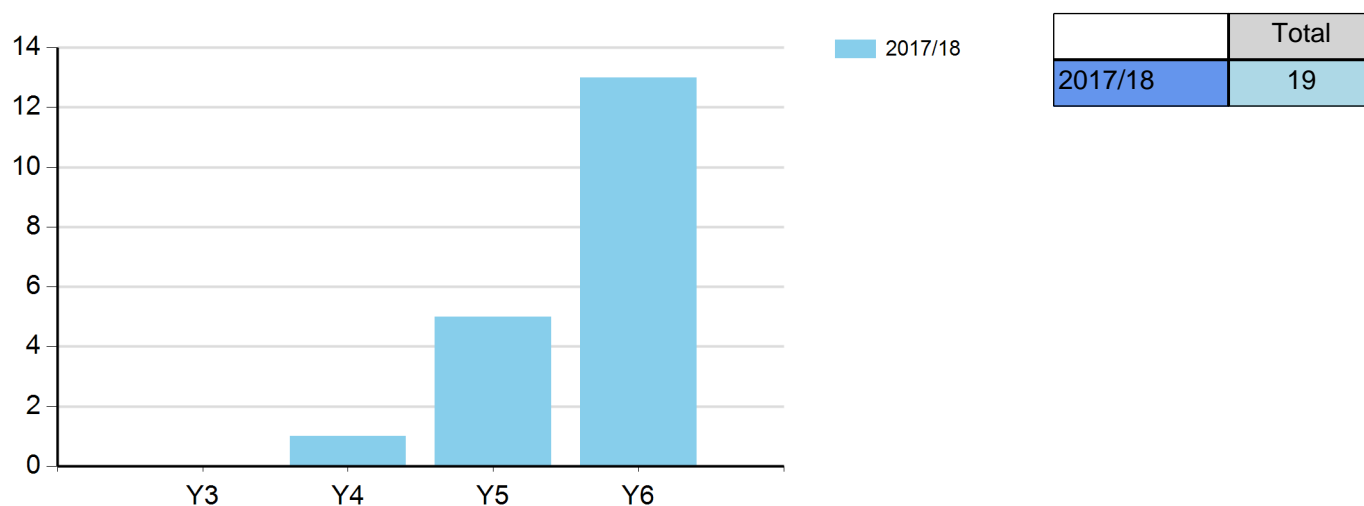

Percentage of young people involved in Inter / Level 2 competition

	2017/18
Y3	34.15%
Y4	35.29%
Y5	46.91%
Y6	74.03%
Total School Average	47.08%

Inter / Level 2 comments

Competitions and festivals throughout 2017-18 have included: National Fitness Day, KS2 hockey festival, KS2 cross country, KS2 basketball festival, Badminton Festival, Y3/4 and Y5/6 Sportshall Athletics, KS2 badminton festival, KS2 dodgeball festival and competition, Y5/6 High 5 netball, UKS2 swimming gala, KS2 Orienteering Festival, Y5/6 Quad Kids, Y4 Multi-Sports and KS2 District Sports.

Number of young people involved in Sports Leadership

Number of young people involved in Sports Leadership (By Key Stage)

	2017/18
KS2	19
School Total	19