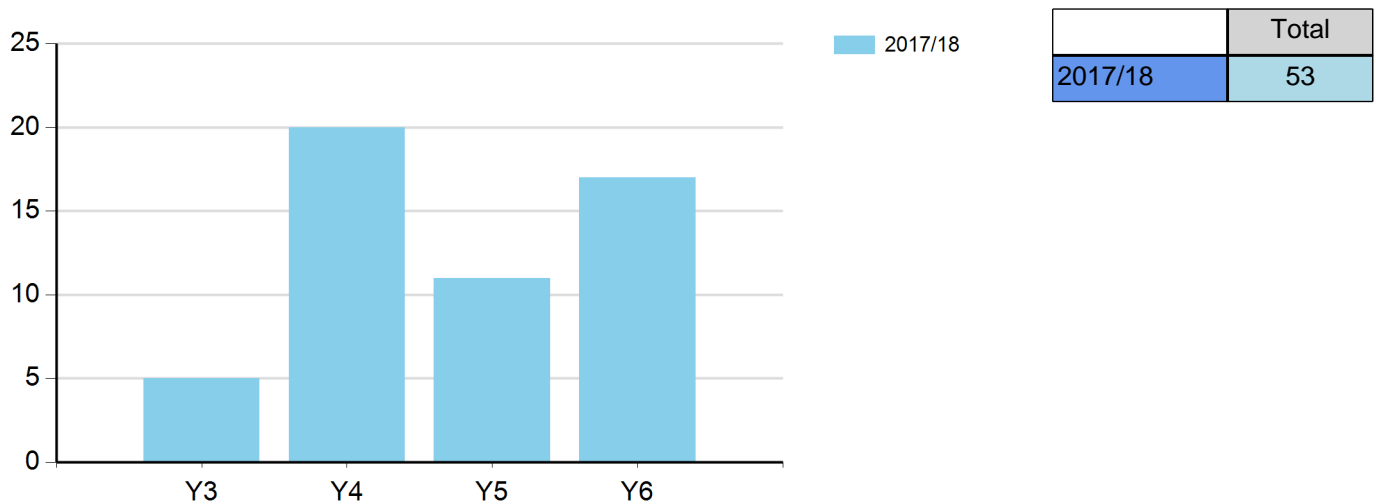

Percentage of young people involved in Sports Leadership

	2017/18
Y3	0.00%
Y4	1.18%
Y5	6.17%
Y6	16.88%
Total School Average	5.85%

Leadership comments

Pupils in Y4, Y5 and Y6 eligible to volunteer or be selected for Play Leaders at lunch time. Four pupils from Y5 and Y6 are selected each year to be Sports Ambassadors.

Number of young people participating in extra curricular sporting activity

Number of young people participating in extra curricular sporting activity (By Key Stage)

	2017/18
KS2	53
School Total	53