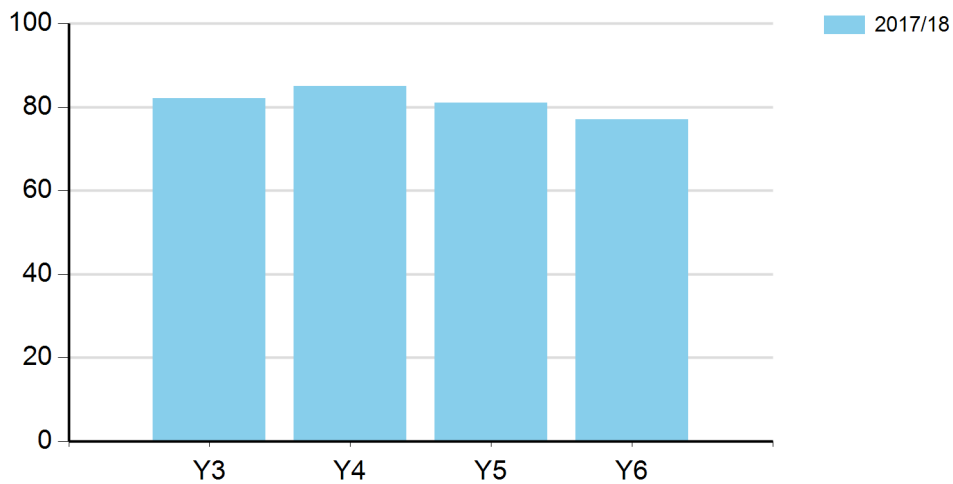

Number of young people participating in Intra School / Level 1 competitions

	Total
2017/18	325

Number of young people participating in Intra School / Level 1 competitions (By Key Stage)

	2017/18
KS2	325
School Total	325