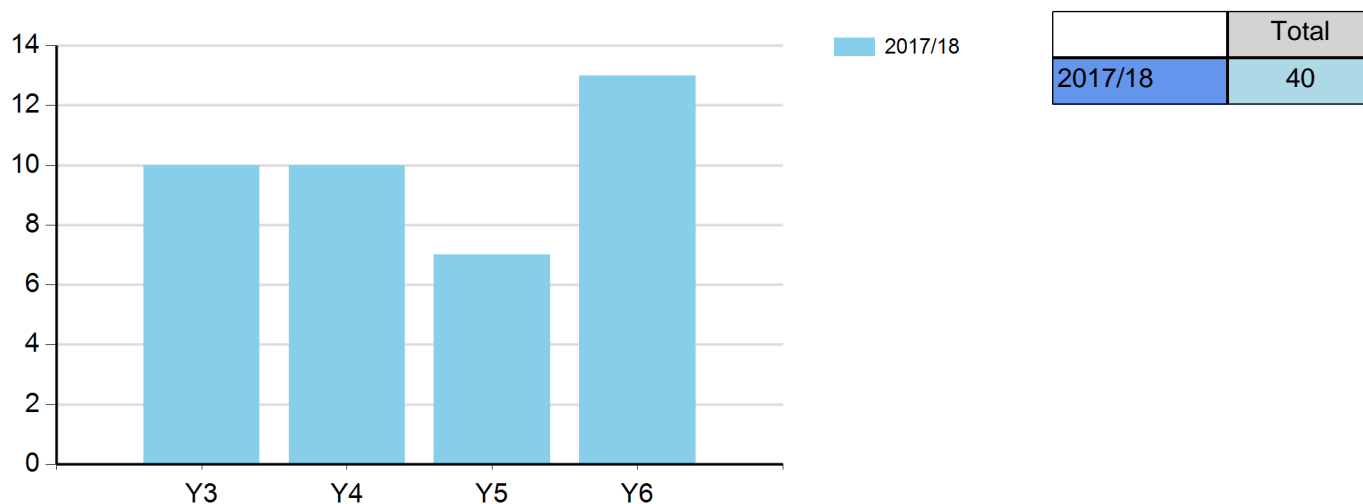

Percentage of young people participating in extra curricular sporting activity

	2017/18
Y3	6.10%
Y4	23.53%
Y5	13.58%
Y6	22.08%
Total School Average	16.31%

Extra Curricular Comments

After school clubs this year have included: Y5/6 girls netball, multi-skills, football and Kwik Cricket as provided through the ESSP.
We have issued a survey to parents, asking which clubs they would like to see offered at our school and we will be looking at introducing more variety next year.

Number of young people (SEN) participating in Intra School / Level 1 competitions

Number of young people (SEN) participating in Intra School / Level 1 competitions (By Key Stage)

	2017/18
KS2	40
School Total	40