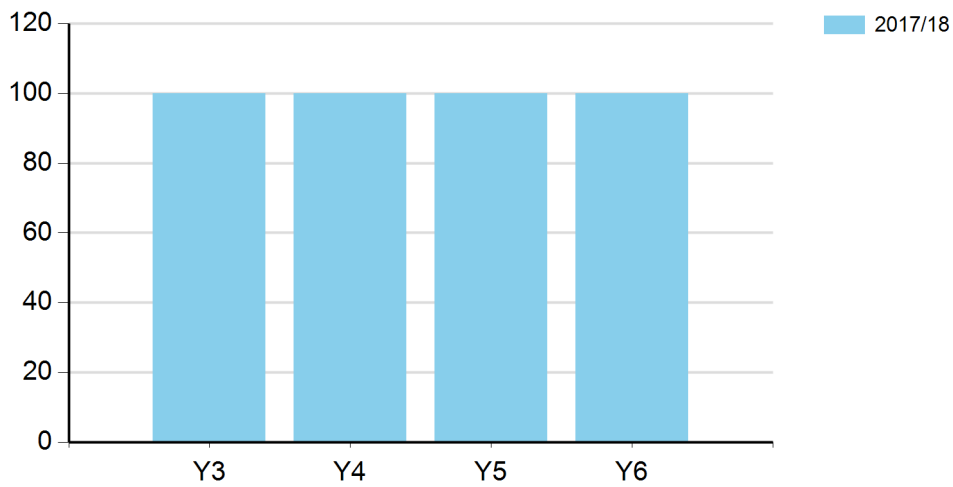

Minutes of PE in a typical week

	Total
2017/18	400