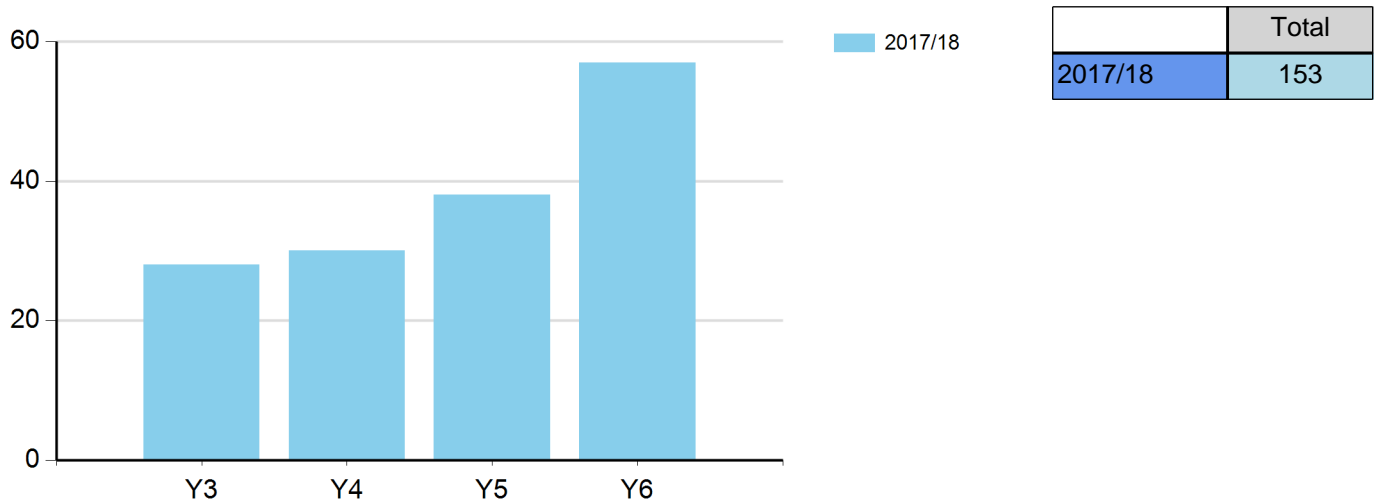

Percentage of young people involved in Intra / Level 1 competition

	2017/18
Y3	100.00%
Y4	100.00%
Y5	100.00%
Y6	100.00%
Total School Average	100.00%

Intra / Level 1 comments

Events included in 2017-18: whole school Ultimate Dodgeball competition: Y3 v Y4 teams and Y5 v Y6 teams, whole school Sports Day, plus whole-school lunchtime challenges during Sport Relief week; winners received prizes in an assembly.

Number of young people involved in Inter / Level 2 competition

Number of young people involved in Inter / Level 2 competition (By Key Stage)

	2017/18
KS2	153
School Total	153