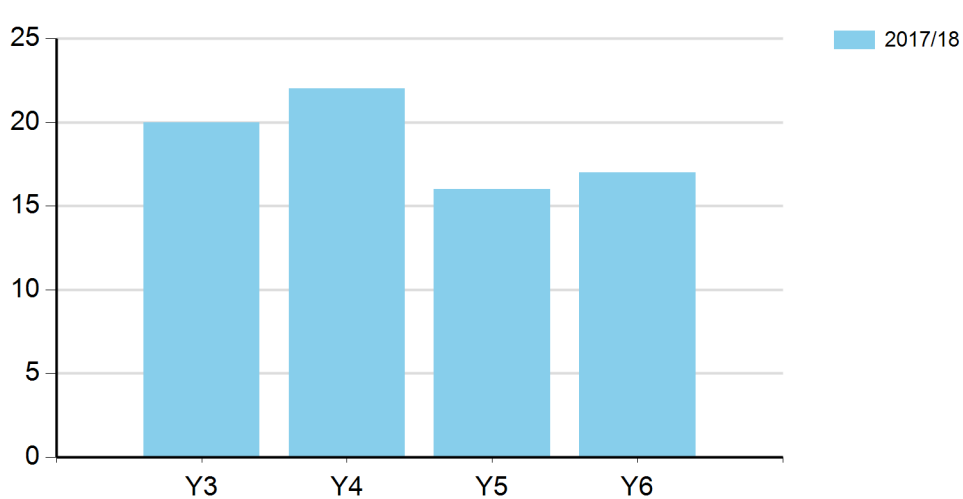

Percentage of young people (SEN) involved in Intra / Level 1 competition

	2017/18
Y3	100.00%
Y4	100.00%
Y5	100.00%
Y6	100.00%
Total School Average	100.00%

Number of young people (SEN) involved in Inter / Level 2 competition

	Total
2017/18	13

Number of young people (SEN) involved in Inter / Level 2 competition (By Key Stage)

	2017/18
KS2	13
School Total	13

Percentage of young people (SEN) involved in Inter / Level 2 competition

	2017/18
Y3	0.00%
Y4	30.00%
Y5	28.57%
Y6	61.54%
Total School Average	32.50%

Number of young people (Pupil Premium) participating in Intra School / Level 1 competitions

	Total
2017/18	75

Number of young people (Pupil Premium) participating in Intra School / Level 1 competitions (By Key Stage)