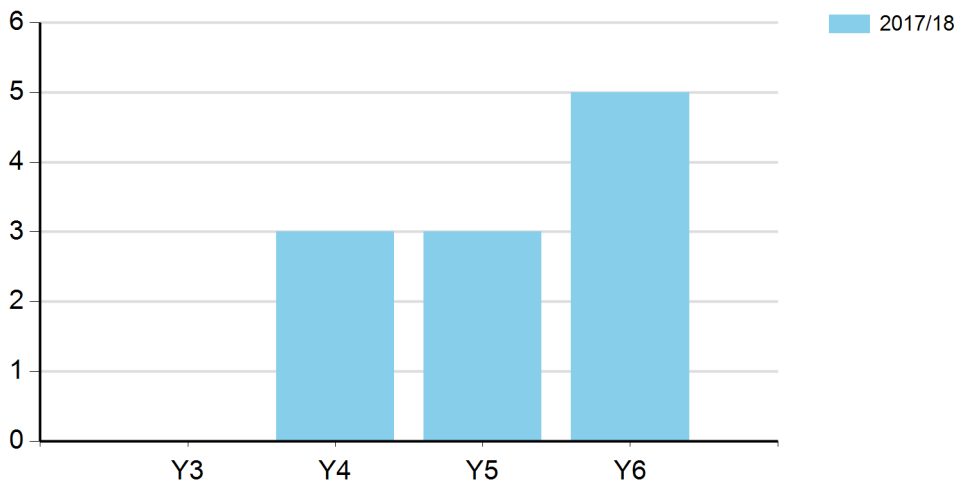

	Total
2017/18	28

Number of young people (Pupil Premium) involved in Inter / Level 2 competition (By Key Stage)

	2017/18
KS2	28
School Total	28

Percentage of young people (Pupil Premium) involved in Inter / Level 2 competition

	2017/18
Y3	15.00%
Y4	40.91%
Y5	31.25%
Y6	64.71%
Total School Average	37.33%

Number of young people (SEN) involved in Extra Curricular activities

	Total
2017/18	11

%ge of young people (SEN) involved in Extra Curricular activities