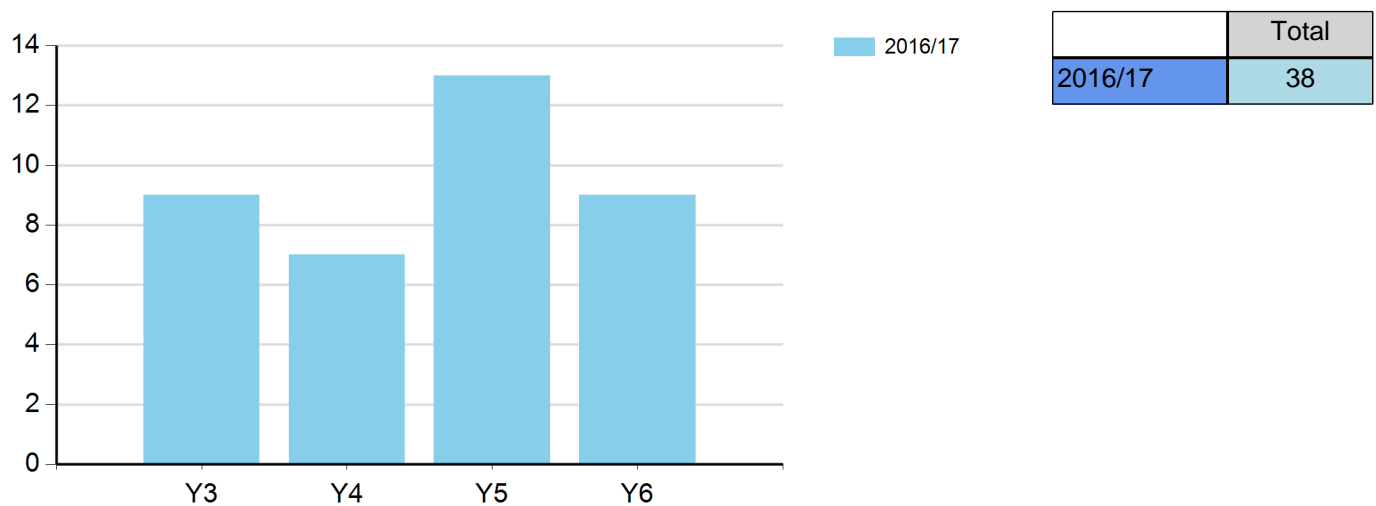

Percentage of young people participating in extra curricular sporting activity

	2016/17
Y3	21.84%
Y4	12.20%
Y5	24.36%
Y6	40.00%
Total School Average	23.72%

Extra Curricular Comments

After school clubs this year have included: Y5/6 girls netball, paceball, multi-skills, football and an OAA morning club.
Next year, our pupil voice survey in the Autumn term will focus on what barriers currently prevent pupils who do not participate in after schools clubs from attending.

Number of young people (SEN) participating in Intra School / Level 1 competitions

Number of young people (SEN) participating in Intra School / Level 1 competitions (By Key Stage)

	2016/17
KS2	38
School Total	38