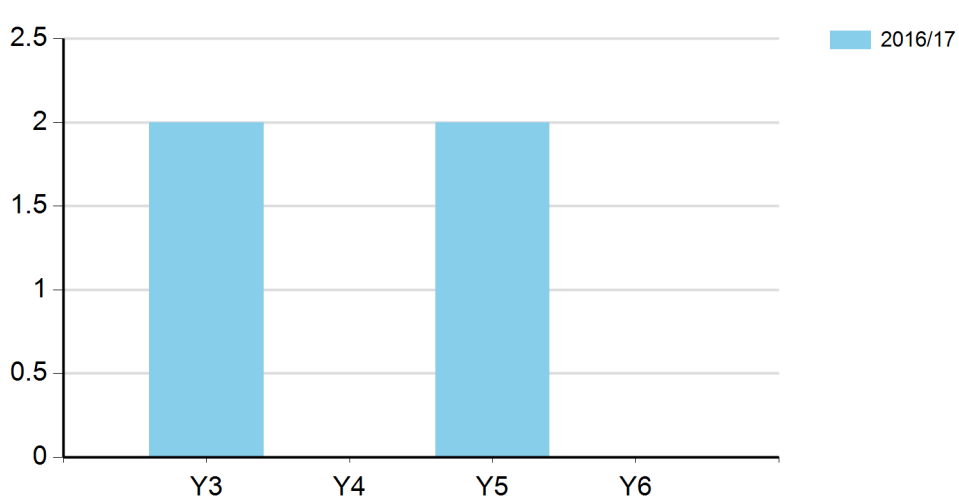

Percentage of young people (Pupil Premium) involved in Inter / Level 2 competition

	2016/17
Y3	13.64%
Y4	43.75%
Y5	17.65%
Y6	31.25%
Total School Average	25.35%

Number of young people (SEN) involved in Extra Curricular activities

	Total
2016/17	4

%ge of young people (SEN) involved in Extra Curricular activities

	2016/17
Y3	22.22%
Y4	0.00%
Y5	15.38%
Y6	0.00%
Total School Average	10.53%