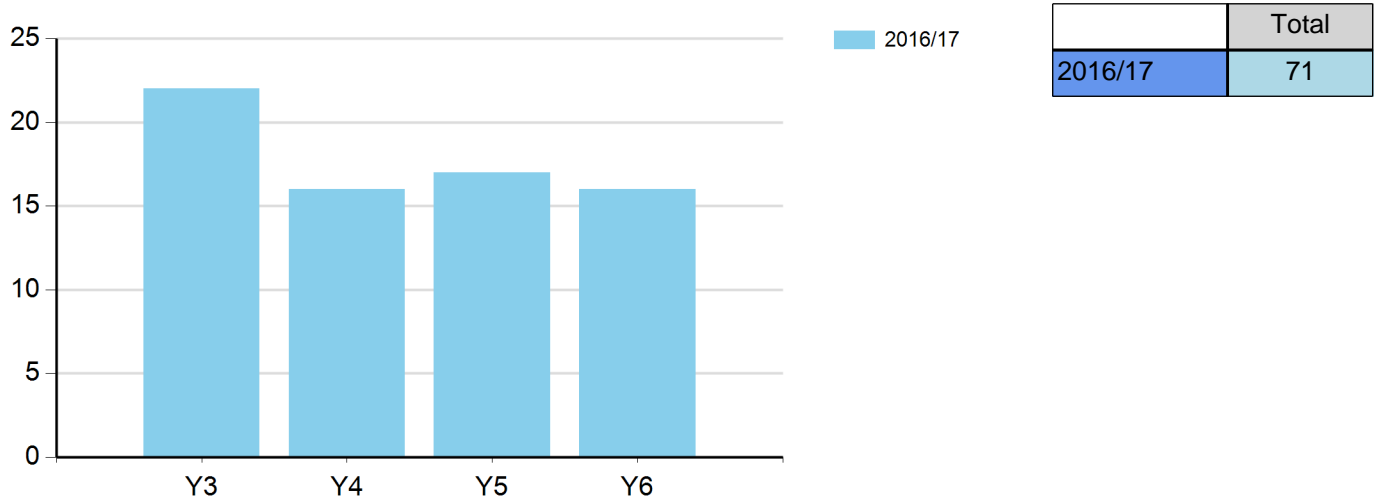

Percentage of young people (SEN) involved in Inter / Level 2 competition

	2016/17
Y3	0.00%
Y4	28.57%
Y5	30.77%
Y6	0.00%
Total School Average	15.79%

Number of young people (Pupil Premium) participating in Intra School / Level 1 competitions

Number of young people (Pupil Premium) participating in Intra School / Level 1 competitions (By Key Stage)

	2016/17
KS2	71
School Total	71