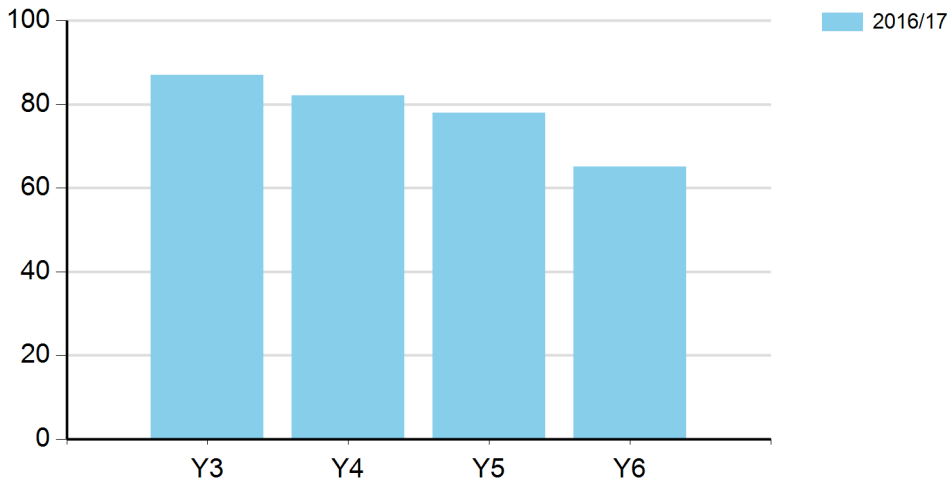

SCHOOL SPORT REPORT

GRANBY JUNIOR SCHOOL (2016/17)

Pupil Numbers

	Total
2016/17	312

Pupil Numbers (By Key Stage)

	2016/17
KS2	312
School Total	312