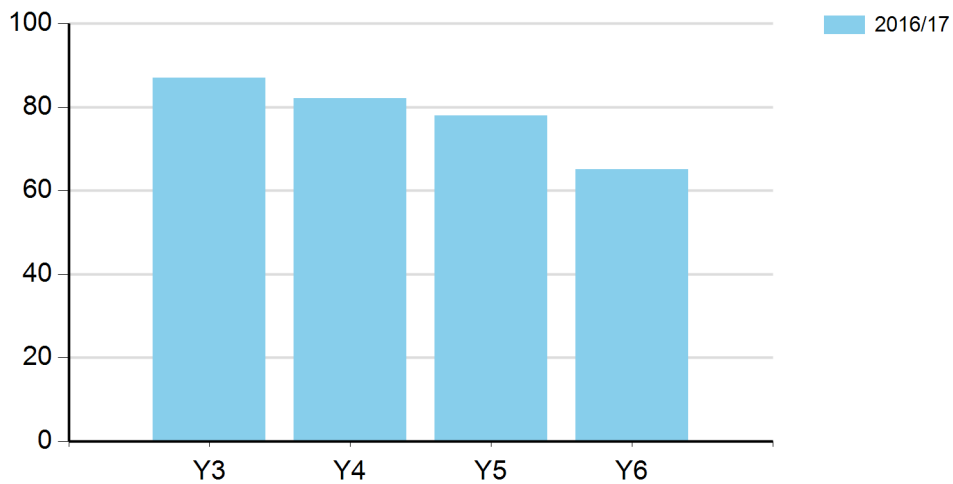

Number of young people participating in Intra School / Level 1 competitions

	Total
2016/17	312

Number of young people participating in Intra School / Level 1 competitions (By Key Stage)

	2016/17
KS2	312
School Total	312