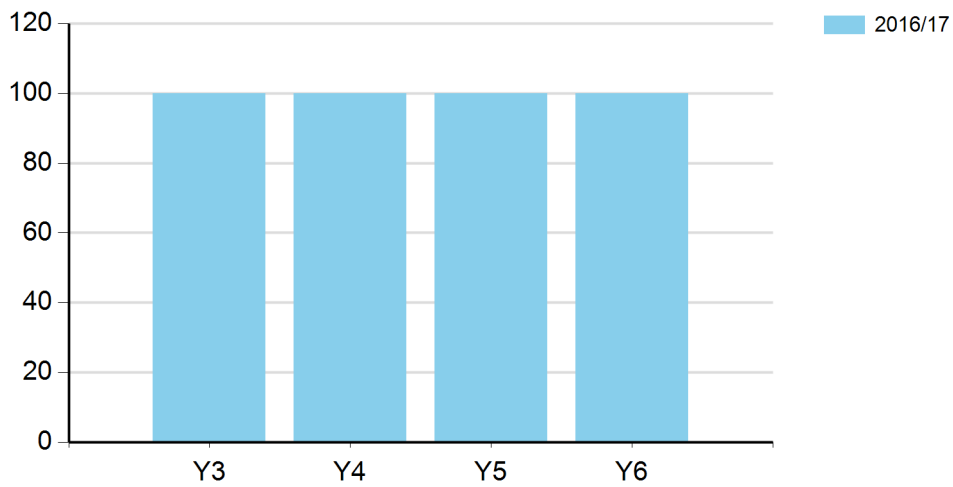

Minutes of PE in a typical week

	Total
2016/17	400

Number of young people participating in Intra School / Level 1 competitions