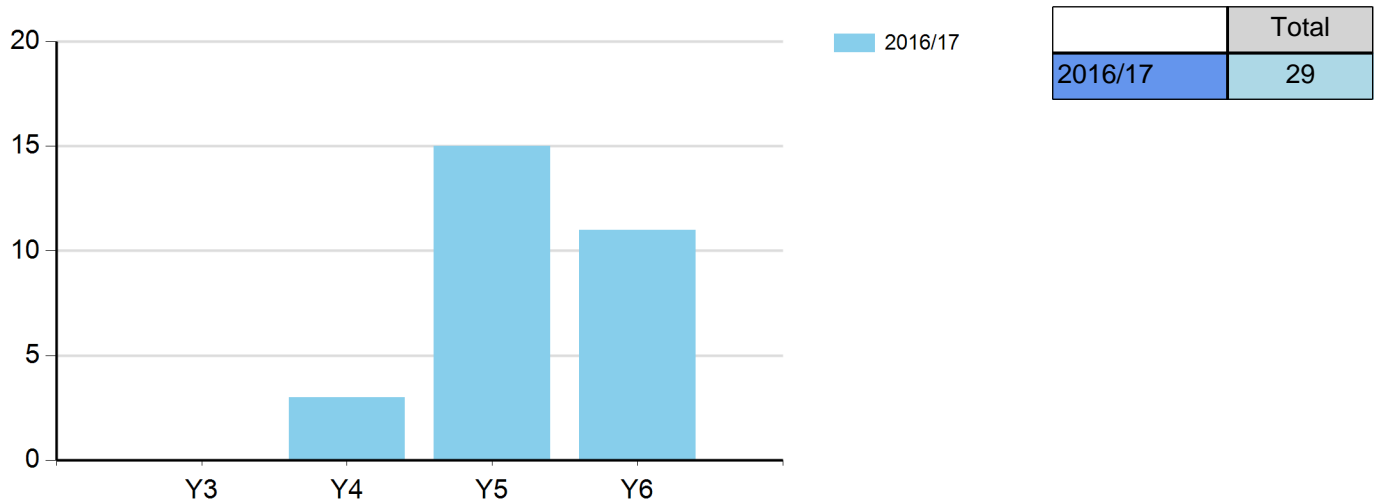

Percentage of young people involved in Inter / Level 2 competition

	2016/17
Y3	20.69%
Y4	50.00%
Y5	52.56%
Y6	49.23%
Total School Average	42.31%

Inter / Level 2 comments

Competitions and festivals throughout 2016-17 have included: Y5/6 boys football, KS2 hockey festival, KS2 cross country, Y5/6 girls football, KS2 badminton festival, KS2 dodgeball festival, Y5/6 High 5 netball, UKS2 swimming gala, Y4 multi-sports and KS2 District Sports.

Number of young people involved in Sports Leadership

Number of young people involved in Sports Leadership (By Key Stage)

	2016/17
KS2	29
School Total	29