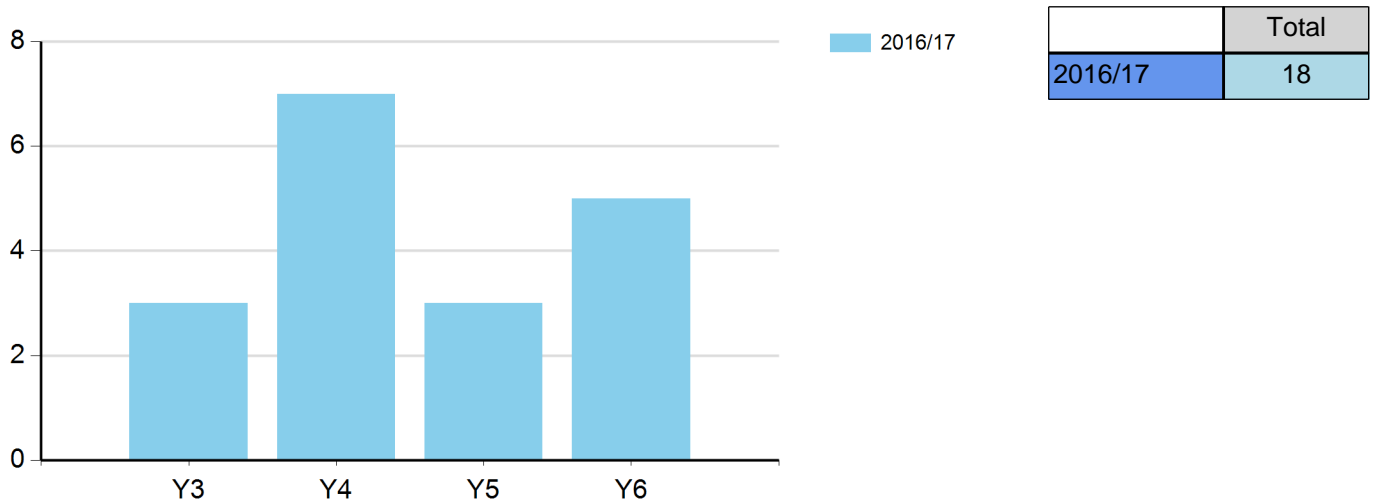

Percentage of young people (Pupil Premium) involved in Intra / Level 1 competition

	2016/17
Y3	100.00%
Y4	100.00%
Y5	100.00%
Y6	100.00%
Total School Average	100.00%

Number of young people (Pupil Premium) involved in Inter / Level 2 competition

Number of young people (Pupil Premium) involved in Inter / Level 2 competition (By Key Stage)

	2016/17
KS2	18
School Total	18