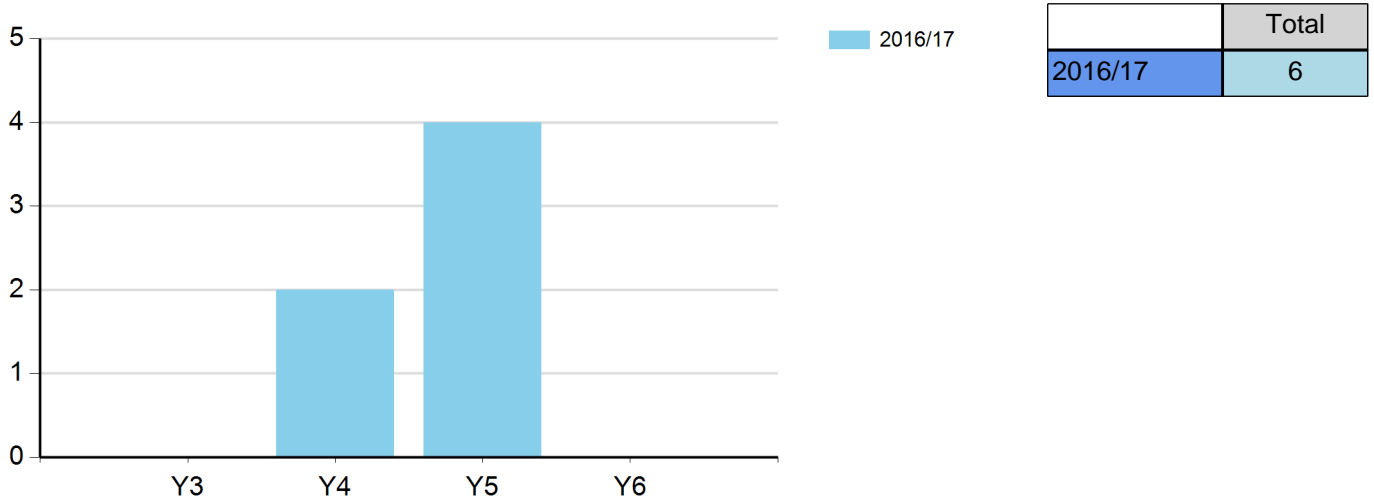

Number of young people (SEN) participating in Intra School / Level 1 competitions

Number of young people (SEN) participating in Intra School / Level 1 competitions (By Key Stage)

	2016/17
KS2	38
School Total	38

Percentage of young people (SEN) involved in Intra / Level 1 competition

	2016/17
Y3	100.00%
Y4	100.00%
Y5	100.00%
Y6	100.00%
Total School Average	100.00%

Number of young people (SEN) involved in Inter / Level 2 competition