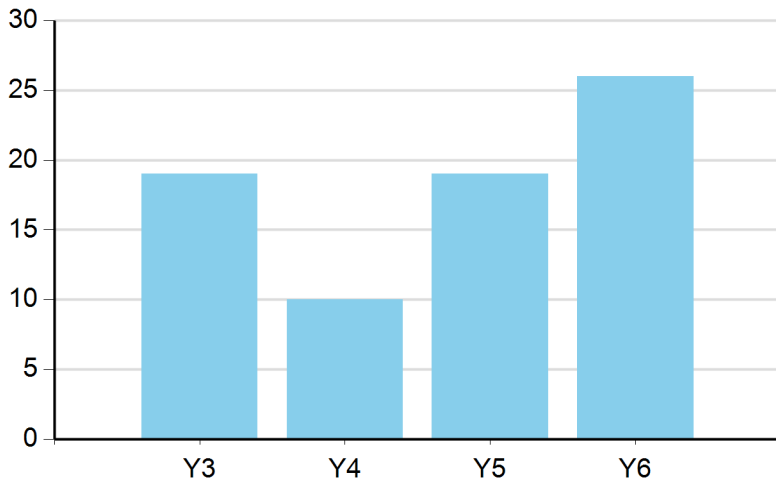

Percentage of young people involved in Sports Leadership

	2016/17
Y3	0.00%
Y4	3.66%
Y5	19.23%
Y6	16.92%
Total School Average	9.29%

Leadership comments

Pupils in Y4, Y5 and Y6 eligible to volunteer or be selected for Play Leaders at lunch time. Four pupils from Y5 and Y6 selected each year to be Sports Ambassadors.

Number of young people participating in extra curricular sporting activity

	Total
2016/17	74

Number of young people participating in extra curricular sporting activity (By Key Stage)

	2016/17
KS2	74
School Total	74