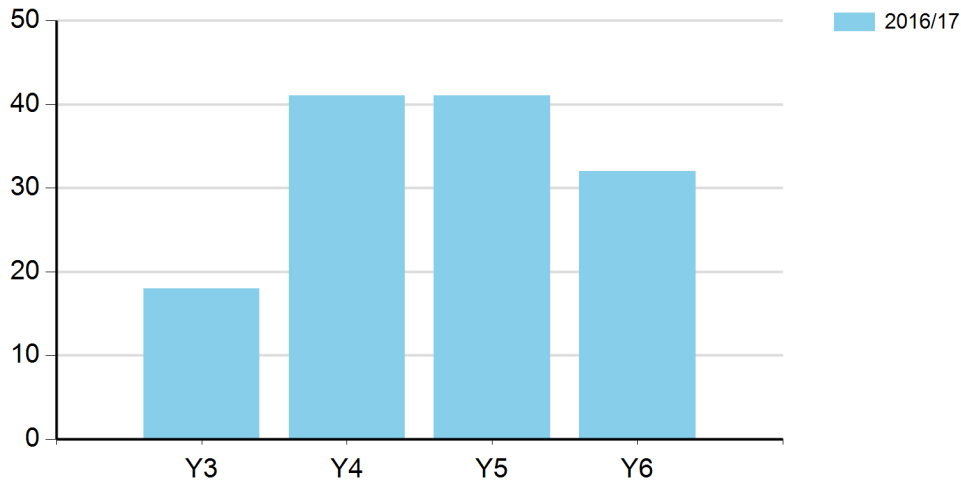

Percentage of young people involved in Intra / Level 1 competition

	2016/17
Y3	100.00%
Y4	100.00%
Y5	100.00%
Y6	100.00%
Total School Average	100.00%

Intra / Level 1 comments

Events included in 2016-17: whole school Ultimate Dodgeball competition: Y3 v Y4 teams and Y5 v Y6 teams, plus whole school Sports Day.

Number of young people involved in Inter / Level 2 competition

	Total
2016/17	132

Number of young people involved in Inter / Level 2 competition (By Key Stage)

	2016/17
KS2	132
School Total	132